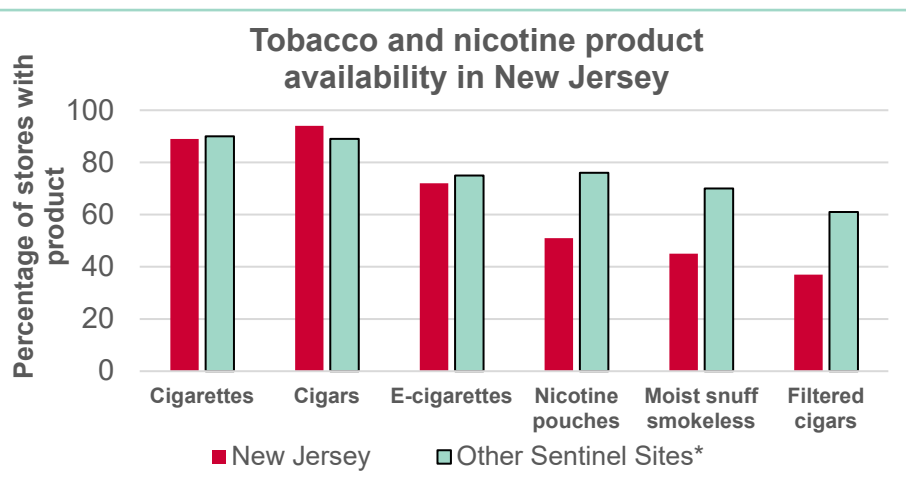

*CRST Sentinel Sites: CA, KY, NC, NJ, OH, VT

Youth and Young Adult (YYA) Cohort

- 139 NJ youth and young adults responded to the Wave 4 survey administered in September 2024.
- Young New Jerseyans reported the highest prevalence of e-cigarette use (**22%**) followed by cigarettes (**7.2%**).
- Top electronic nicotine product brands reported by NJ youth and young adults were: Elf Bar (**45%**), JUUL (**32%**), and Lava (**23%**).

Table 1. Ever and past 30-day use of tobacco and nicotine products in NJ youth and young adults (n=139), September 2024 (Wave 4 data collection)

	Cigarettes	E-cigarettes	Nicotine Pouches	Cigars
Ever use	44 (32%)	75 (54%)	13 (9.4%)	29 (21%)
Past 30-day use	10 (7.2%)	31 (22%)	7 (5.0%)	4 (2.9%)

Questions

Please contact the CRST YYA Team with any questions (crst_yya@ints.rutgers.edu).